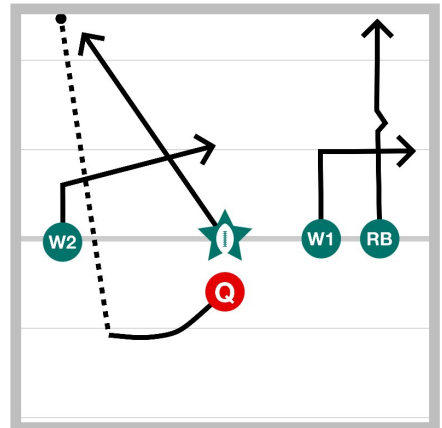

1 Flood Right - Pitch Left

2 Sweep Left, Fake Double Reverse

3 Sweep Right - Fake Double Reverse

4 Flood Left - Fake Sweep, Reverse Right

5 Flood Left - Double Reverse Right

6 Halfback Option Right - Pass Back To QB In...

7 RB Option Left - Fake Reverse - Pass To W2

8 Pass Only Spread Shotgun- Cross Short Of...

9 Goal Line - Fake Hand Off Roll Double Cross

10 Spread 3 - Cross Underneath Against Zone

11 QB Rollout Right - RB Slant To Middle

12 All Receivers Left Shotgun - Zone Flood Rig...

13 Split Formation - W1 Down In

14 QB Roll Out Left - Bomb To RB

15 3 Receivers - Center Slant Out Left

16 Shotgun - Fake Sweep Left, Post

- 1** Flood Right - Pitch Left
No notes for this play
- 2** Sweep Left, Fake Double Reverse
No notes for this play
- 3** Sweep Right - Fake Double Reverse
No notes for this play
- 4** Flood Left - Fake Sweep, Reverse Right
No notes for this play
- 5** Flood Left - Double Reverse Right
No notes for this play
- 6** Halfback Option Right - Pass Back To QB In Center
No notes for this play
- 7** RB Option Left - Fake Reverse - Pass To W2
No notes for this play
- 8** Pass Only Spread Shotgun- Cross Short Of Mark
No notes for this play
- 9** Goal Line - Fake Hand Off Roll Double Cross
No notes for this play
- 10** Spread 3 - Cross Underneath Against Zone
No notes for this play
- 11** QB Rollout Right - RB Slant To Middle
No notes for this play
- 12** All Receivers Left Shotgun - Zone Flood Right - Copy
No notes for this play
- 13** Split Formation - W1 Down In
No notes for this play

Bruins 2019 Offense

Jamboree

14 QB Roll Out Left - Bomb To RB
No notes for this play

15 3 Receivers - Center Slant Out Left
No notes for this play

16 Shotgun - Fake Sweep Left, Post
No notes for this play