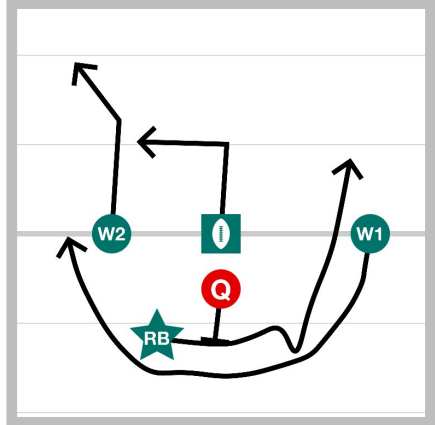

1 Flood Right - Pitch Left

2 Sweep Left, Fake Double Reverse

3 Sweep Right - Fake Double Reverse

4 Flood Left - Fake Sweep, Reverse Right

5 Flood Left - Double Reverse Right

6 Halfback Option Right - Pass Back To QB In...

7 RB Option Left - Fake Reverse - Pass To W2

8 Pass Only Spread Shotgun- Cross Short Of...

9 Goal Line - Fake Hand Off Roll Double Cross

10 Spread 3 - Cross Underneath Against Zone

11 QB Rollout Right - RB Slant To Middle

12 All Receivers Left Shotgun - Zone Flood Rig...

13 Split Formation - W1 Down In

14 QB Roll Out Left - Bomb To RB

15 3 Receivers - Center Slant Out Left

16 Shotgun - Fake Sweep Left, Post

- 1** Flood Right - Pitch Left
No notes for this play
- 2** Sweep Left, Fake Double Reverse
No notes for this play
- 3** Sweep Right - Fake Double Reverse
No notes for this play
- 4** Flood Left - Fake Sweep, Reverse Right
No notes for this play
- 5** Flood Left - Double Reverse Right
No notes for this play
- 6** Halfback Option Right - Pass Back To QB In Center
No notes for this play
- 7** RB Option Left - Fake Reverse - Pass To W2
No notes for this play
- 8** Pass Only Spread Shotgun- Cross Short Of Mark
No notes for this play
- 9** Goal Line - Fake Hand Off Roll Double Cross
No notes for this play
- 10** Spread 3 - Cross Underneath Against Zone
No notes for this play
- 11** QB Rollout Right - RB Slant To Middle
No notes for this play
- 12** All Receivers Left Shotgun - Zone Flood Right - Copy
No notes for this play
- 13** Split Formation - W1 Down In
No notes for this play

Bruins 2019 Offense

Jamboree

14 QB Roll Out Left - Bomb To RB
No notes for this play

15 3 Receivers - Center Slant Out Left
No notes for this play

16 Shotgun - Fake Sweep Left, Post
No notes for this play