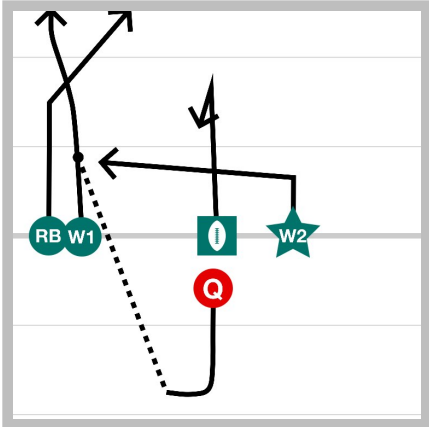

1 Flood Right - Pitch Left

2 Sweep Left, Fake Double Reverse

3 Sweep Right - Fake Double Reverse

4 Flood Left - Fake Sweep, Reverse Right

5 Flood Left - Double Reverse Right

6 Halfback Option Right - Pass Back To QB In...

7 RB Option Left - Fake Reverse - Pass To W2

8 Pass Only Spread Shotgun- Cross Short Of...

9 Goal Line - Fake Hand Off Roll Double Cross

10 Spread 3 - Cross Underneath Against Zone

11 QB Rollout Right - RB Slant To Middle

12 All Receivers Left Shotgun - Zone Flood Rig...

13 Split Formation - W1 Down In

14 QB Roll Out Left - Bomb To RB

15 3 Receivers - Center Slant Out Left

16 Shotgun - Fake Sweep Left, Post

- 1** Flood Right - Pitch Left
No notes for this play
- 2** Sweep Left, Fake Double Reverse
No notes for this play
- 3** Sweep Right - Fake Double Reverse
No notes for this play
- 4** Flood Left - Fake Sweep, Reverse Right
No notes for this play
- 5** Flood Left - Double Reverse Right
No notes for this play
- 6** Halfback Option Right - Pass Back To QB In Center
No notes for this play
- 7** RB Option Left - Fake Reverse - Pass To W2
No notes for this play
- 8** Pass Only Spread Shotgun- Cross Short Of Mark
No notes for this play
- 9** Goal Line - Fake Hand Off Roll Double Cross
No notes for this play
- 10** Spread 3 - Cross Underneath Against Zone
No notes for this play
- 11** QB Rollout Right - RB Slant To Middle
No notes for this play
- 12** All Receivers Left Shotgun - Zone Flood Right - Copy
No notes for this play
- 13** Split Formation - W1 Down In
No notes for this play