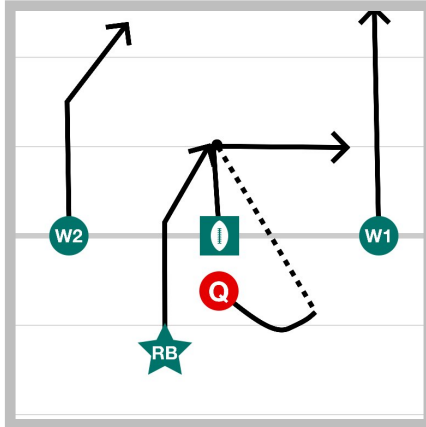

1 Flood Right - Pitch Left

2 Sweep Left, Fake Double Reverse

3 Sweep Right - Fake Double Reverse

4 Flood Left - Fake Sweep, Reverse Right

5 Flood Left - Double Reverse Right

6 Halfback Option Right - Pass Back To QB In...

7 RB Option Left - Fake Reverse - Pass To W2

8 Pass Only Spread Shotgun- Cross Short Of...

9 Goal Line - Fake Hand Off Roll Double Cross

10 Spread 3 - Cross Underneath Against Zone

11 QB Rollout Right - RB Slant To Middle

12 All Receivers Left Shotgun - Zone Flood Rig...

13 Split Formation - W1 Down In

14 QB Roll Out Left - Bomb To RB

15 3 Receivers - Center Slant Out Left

16 Shotgun - Fake Sweep Left, Post

- 1** Flood Right - Pitch Left
No notes for this play
- 2** Sweep Left, Fake Double Reverse
No notes for this play
- 3** Sweep Right - Fake Double Reverse
No notes for this play
- 4** Flood Left - Fake Sweep, Reverse Right
No notes for this play
- 5** Flood Left - Double Reverse Right
No notes for this play
- 6** Halfback Option Right - Pass Back To QB In Center
No notes for this play
- 7** RB Option Left - Fake Reverse - Pass To W2
No notes for this play
- 8** Pass Only Spread Shotgun- Cross Short Of Mark
No notes for this play
- 9** Goal Line - Fake Hand Off Roll Double Cross
No notes for this play
- 10** Spread 3 - Cross Underneath Against Zone
No notes for this play
- 11** QB Rollout Right - RB Slant To Middle
No notes for this play
- 12** All Receivers Left Shotgun - Zone Flood Right - Copy
No notes for this play
- 13** Split Formation - W1 Down In
No notes for this play