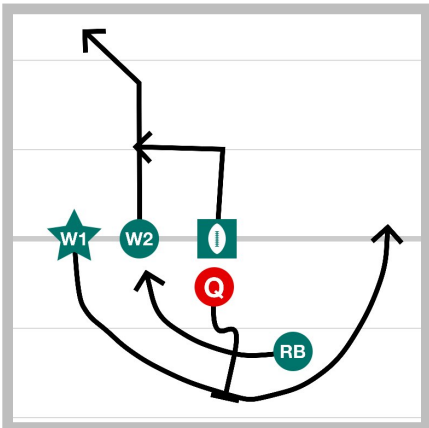

1 Flood Right - Pitch Left

2 Sweep Left, Fake Double Reverse

3 Sweep Right - Fake Double Reverse

4 Flood Left - Fake Sweep, Reverse Right

5 Flood Left - Double Reverse Right

6 Halfback Option Right - Pass Back To QB In...

7 RB Option Left - Fake Reverse - Pass To W2

8 Pass Only Spread Shotgun- Cross Short Of...

9 Goal Line - Fake Hand Off Roll Double Cross

10 Spread 3 - Cross Underneath Against Zone

11 QB Rollout Right - RB Slant To Middle

12 All Receivers Left Shotgun - Zone Flood Rig...

13 Split Formation - W1 Down In

14 QB Roll Out Left - Bomb To RB

15 3 Receivers - Center Slant Out Left

16 Shotgun - Fake Sweep Left, Post

- 1** Flood Right - Pitch Left
No notes for this play
- 2** Sweep Left, Fake Double Reverse
No notes for this play
- 3** Sweep Right - Fake Double Reverse
No notes for this play
- 4** Flood Left - Fake Sweep, Reverse Right
No notes for this play
- 5** Flood Left - Double Reverse Right
No notes for this play
- 6** Halfback Option Right - Pass Back To QB In Center
No notes for this play
- 7** RB Option Left - Fake Reverse - Pass To W2
No notes for this play
- 8** Pass Only Spread Shotgun- Cross Short Of Mark
No notes for this play
- 9** Goal Line - Fake Hand Off Roll Double Cross
No notes for this play
- 10** Spread 3 - Cross Underneath Against Zone
No notes for this play
- 11** QB Rollout Right - RB Slant To Middle
No notes for this play
- 12** All Receivers Left Shotgun - Zone Flood Right - Copy
No notes for this play
- 13** Split Formation - W1 Down In
No notes for this play