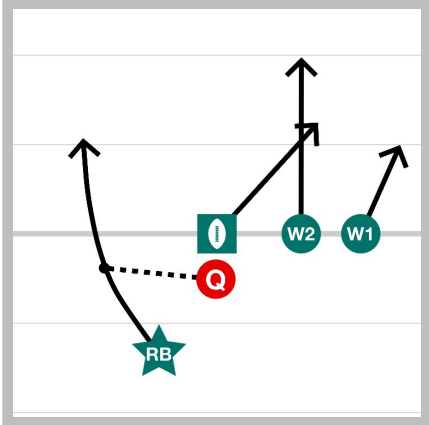

1 Flood Right - Pitch Left

2 Sweep Left, Fake Double Reverse

3 Sweep Right - Fake Double Reverse

4 Flood Left - Fake Sweep, Reverse Right

5 Flood Left - Double Reverse Right

6 Halfback Option Right - Pass Back To QB In...

7 RB Option Left - Fake Reverse - Pass To W2

8 Pass Only Spread Shotgun- Cross Short Of...

9 Goal Line - Fake Hand Off Roll Double Cross

10 Spread 3 - Cross Underneath Against Zone

11 QB Rollout Right - RB Slant To Middle

12 All Receivers Left Shotgun - Zone Flood Rig...

13 Split Formation - W1 Down In

14 QB Roll Out Left - Bomb To RB

15 3 Receivers - Center Slant Out Left

16 Shotgun - Fake Sweep Left, Post

- 1** Flood Right - Pitch Left
No notes for this play
- 2** Sweep Left, Fake Double Reverse
No notes for this play
- 3** Sweep Right - Fake Double Reverse
No notes for this play
- 4** Flood Left - Fake Sweep, Reverse Right
No notes for this play
- 5** Flood Left - Double Reverse Right
No notes for this play
- 6** Halfback Option Right - Pass Back To QB In Center
No notes for this play
- 7** RB Option Left - Fake Reverse - Pass To W2
No notes for this play
- 8** Pass Only Spread Shotgun- Cross Short Of Mark
No notes for this play
- 9** Goal Line - Fake Hand Off Roll Double Cross
No notes for this play
- 10** Spread 3 - Cross Underneath Against Zone
No notes for this play
- 11** QB Rollout Right - RB Slant To Middle
No notes for this play
- 12** All Receivers Left Shotgun - Zone Flood Right - Copy
No notes for this play
- 13** Split Formation - W1 Down In
No notes for this play