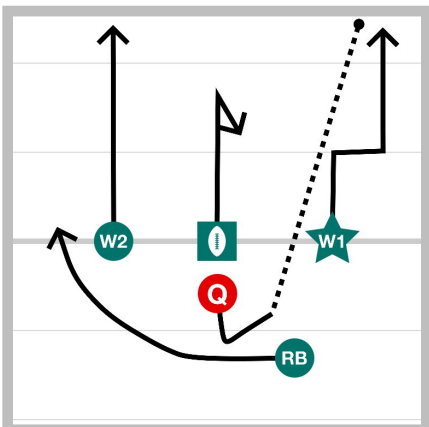

1 Flood Right - Pitch Left

2 Sweep Left, Fake Double Reverse

3 Sweep Right - Fake Double Reverse

4 Flood Left - Fake Sweep, Reverse Right

5 Flood Left - Double Reverse Right

6 Halfback Option Right - Pass Back To QB In...

7 RB Option Left - Fake Reverse - Pass To W2

8 Pass Only Spread Shotgun- Cross Short Of...

9 Goal Line - Fake Hand Off Roll Double Cross

10 Spread 3 - Cross Underneath Against Zone

11 QB Rollout Right - RB Slant To Middle

12 All Receivers Left Shotgun - Zone Flood Rig...

13 Split Formation - W1 Down In

14 QB Roll Out Left - Bomb To RB

15 3 Receivers - Center Slant Out Left

16 Shotgun - Fake Sweep Left, Post

- 1** Flood Right - Pitch Left
No notes for this play
- 2** Sweep Left, Fake Double Reverse
No notes for this play
- 3** Sweep Right - Fake Double Reverse
No notes for this play
- 4** Flood Left - Fake Sweep, Reverse Right
No notes for this play
- 5** Flood Left - Double Reverse Right
No notes for this play
- 6** Halfback Option Right - Pass Back To QB In Center
No notes for this play
- 7** RB Option Left - Fake Reverse - Pass To W2
No notes for this play
- 8** Pass Only Spread Shotgun- Cross Short Of Mark
No notes for this play
- 9** Goal Line - Fake Hand Off Roll Double Cross
No notes for this play
- 10** Spread 3 - Cross Underneath Against Zone
No notes for this play
- 11** QB Rollout Right - RB Slant To Middle
No notes for this play
- 12** All Receivers Left Shotgun - Zone Flood Right - Copy
No notes for this play
- 13** Split Formation - W1 Down In
No notes for this play

Bruins 2019 Offense

Jamboree

14 QB Roll Out Left - Bomb To RB
No notes for this play

15 3 Receivers - Center Slant Out Left
No notes for this play

16 Shotgun - Fake Sweep Left, Post
No notes for this play