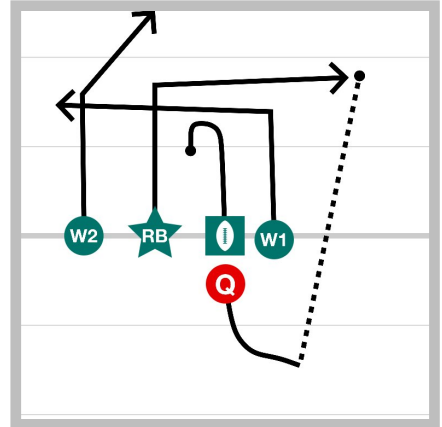

1 Flood Right - Pitch Left

2 Sweep Left, Fake Double Reverse

3 Sweep Right - Fake Double Reverse

4 Flood Left - Fake Sweep, Reverse Right

5 Flood Left - Double Reverse Right

6 Halfback Option Right - Pass Back To QB In...

7 RB Option Left - Fake Reverse - Pass To W2

8 Pass Only Spread Shotgun- Cross Short Of...

9 Goal Line - Fake Hand Off Roll Double Cross

10 Spread 3 - Cross Underneath Against Zone

11 QB Rollout Right - RB Slant To Middle

12 All Receivers Left Shotgun - Zone Flood Rig...

13 Split Formation - W1 Down In

14 QB Roll Out Left - Bomb To RB

15 3 Receivers - Center Slant Out Left

16 Shotgun - Fake Sweep Left, Post

- 1** Flood Right - Pitch Left
No notes for this play
- 2** Sweep Left, Fake Double Reverse
No notes for this play
- 3** Sweep Right - Fake Double Reverse
No notes for this play
- 4** Flood Left - Fake Sweep, Reverse Right
No notes for this play
- 5** Flood Left - Double Reverse Right
No notes for this play
- 6** Halfback Option Right - Pass Back To QB In Center
No notes for this play
- 7** RB Option Left - Fake Reverse - Pass To W2
No notes for this play
- 8** Pass Only Spread Shotgun- Cross Short Of Mark
No notes for this play
- 9** Goal Line - Fake Hand Off Roll Double Cross
No notes for this play
- 10** Spread 3 - Cross Underneath Against Zone
No notes for this play
- 11** QB Rollout Right - RB Slant To Middle
No notes for this play
- 12** All Receivers Left Shotgun - Zone Flood Right - Copy
No notes for this play
- 13** Split Formation - W1 Down In
No notes for this play