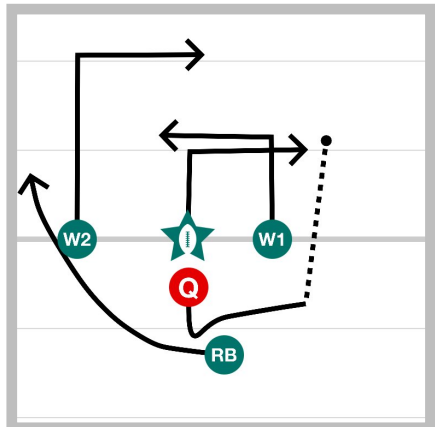

1 Flood Right - Pitch Left

2 Sweep Left, Fake Double Reverse

3 Sweep Right - Fake Double Reverse

4 Flood Left - Fake Sweep, Reverse Right

5 Flood Left - Double Reverse Right

6 Halfback Option Right - Pass Back To QB In...

7 RB Option Left - Fake Reverse - Pass To W2

8 Pass Only Spread Shotgun- Cross Short Of...

9 Goal Line - Fake Hand Off Roll Double Cross

10 Spread 3 - Cross Underneath Against Zone

11 QB Rollout Right - RB Slant To Middle

12 All Receivers Left Shotgun - Zone Flood Rig...

13 Split Formation - W1 Down In

14 QB Roll Out Left - Bomb To RB

15 3 Receivers - Center Slant Out Left

16 Shotgun - Fake Sweep Left, Post

- 1** Flood Right - Pitch Left
No notes for this play
- 2** Sweep Left, Fake Double Reverse
No notes for this play
- 3** Sweep Right - Fake Double Reverse
No notes for this play
- 4** Flood Left - Fake Sweep, Reverse Right
No notes for this play
- 5** Flood Left - Double Reverse Right
No notes for this play
- 6** Halfback Option Right - Pass Back To QB In Center
No notes for this play
- 7** RB Option Left - Fake Reverse - Pass To W2
No notes for this play
- 8** Pass Only Spread Shotgun- Cross Short Of Mark
No notes for this play
- 9** Goal Line - Fake Hand Off Roll Double Cross
No notes for this play
- 10** Spread 3 - Cross Underneath Against Zone
No notes for this play
- 11** QB Rollout Right - RB Slant To Middle
No notes for this play
- 12** All Receivers Left Shotgun - Zone Flood Right - Copy
No notes for this play
- 13** Split Formation - W1 Down In
No notes for this play