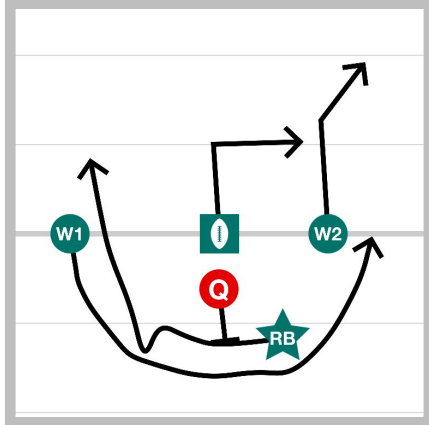

1 Flood Right - Pitch Left

2 Sweep Left, Fake Double Reverse

3 Sweep Right - Fake Double Reverse

4 Flood Left - Fake Sweep, Reverse Right

5 Flood Left - Double Reverse Right

6 Halfback Option Right - Pass Back To QB In...

7 RB Option Left - Fake Reverse - Pass To W2

8 Pass Only Spread Shotgun- Cross Short Of...

9 Goal Line - Fake Hand Off Roll Double Cross

10 Spread 3 - Cross Underneath Against Zone

11 QB Rollout Right - RB Slant To Middle

12 All Receivers Left Shotgun - Zone Flood Rig...

13 Split Formation - W1 Down In

14 QB Roll Out Left - Bomb To RB

15 3 Receivers - Center Slant Out Left

16 Shotgun - Fake Sweep Left, Post

- 1** Flood Right - Pitch Left
No notes for this play
- 2** Sweep Left, Fake Double Reverse
No notes for this play
- 3** Sweep Right - Fake Double Reverse
No notes for this play
- 4** Flood Left - Fake Sweep, Reverse Right
No notes for this play
- 5** Flood Left - Double Reverse Right
No notes for this play
- 6** Halfback Option Right - Pass Back To QB In Center
No notes for this play
- 7** RB Option Left - Fake Reverse - Pass To W2
No notes for this play
- 8** Pass Only Spread Shotgun- Cross Short Of Mark
No notes for this play
- 9** Goal Line - Fake Hand Off Roll Double Cross
No notes for this play
- 10** Spread 3 - Cross Underneath Against Zone
No notes for this play
- 11** QB Rollout Right - RB Slant To Middle
No notes for this play
- 12** All Receivers Left Shotgun - Zone Flood Right - Copy
No notes for this play
- 13** Split Formation - W1 Down In
No notes for this play