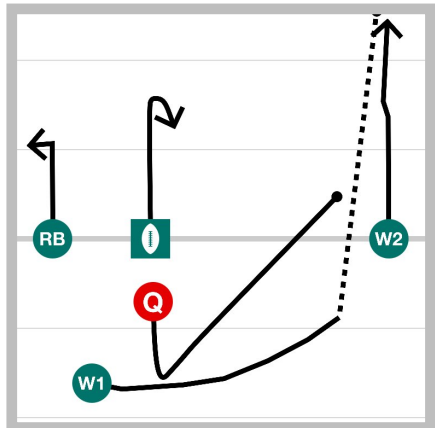

1 Flood Right - Pitch Left

2 Sweep Left, Fake Double Reverse

3 Sweep Right - Fake Double Reverse

4 Flood Left - Fake Sweep, Reverse Right

5 Flood Left - Double Reverse Right

6 Halfback Option Right - Pass Back To QB In...

7 RB Option Left - Fake Reverse - Pass To W2

8 Pass Only Spread Shotgun- Cross Short Of...

9 Goal Line - Fake Hand Off Roll Double Cross

10 Spread 3 - Cross Underneath Against Zone

11 QB Rollout Right - RB Slant To Middle

12 All Receivers Left Shotgun - Zone Flood Rig...

13 Split Formation - W1 Down In

14 QB Roll Out Left - Bomb To RB

15 3 Receivers - Center Slant Out Left

16 Shotgun - Fake Sweep Left, Post

- 1** Flood Right - Pitch Left
No notes for this play
- 2** Sweep Left, Fake Double Reverse
No notes for this play
- 3** Sweep Right - Fake Double Reverse
No notes for this play
- 4** Flood Left - Fake Sweep, Reverse Right
No notes for this play
- 5** Flood Left - Double Reverse Right
No notes for this play
- 6** Halfback Option Right - Pass Back To QB In Center
No notes for this play
- 7** RB Option Left - Fake Reverse - Pass To W2
No notes for this play
- 8** Pass Only Spread Shotgun- Cross Short Of Mark
No notes for this play
- 9** Goal Line - Fake Hand Off Roll Double Cross
No notes for this play
- 10** Spread 3 - Cross Underneath Against Zone
No notes for this play
- 11** QB Rollout Right - RB Slant To Middle
No notes for this play
- 12** All Receivers Left Shotgun - Zone Flood Right - Copy
No notes for this play
- 13** Split Formation - W1 Down In
No notes for this play