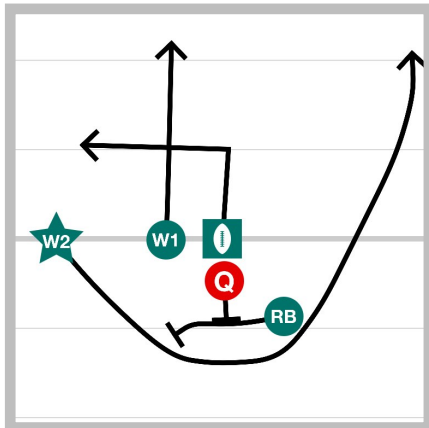

1 Flood Right - Pitch Left

2 Sweep Left, Fake Double Reverse

3 Sweep Right - Fake Double Reverse

4 Flood Left - Fake Sweep, Reverse Right

5 Flood Left - Double Reverse Right

6 Halfback Option Right - Pass Back To QB In...

7 RB Option Left - Fake Reverse - Pass To W2

8 Pass Only Spread Shotgun- Cross Short Of...

9 Goal Line - Fake Hand Off Roll Double Cross

10 Spread 3 - Cross Underneath Against Zone

11 QB Rollout Right - RB Slant To Middle

12 All Receivers Left Shotgun - Zone Flood Rig...

13 Split Formation - W1 Down In

14 QB Roll Out Left - Bomb To RB

15 3 Receivers - Center Slant Out Left

16 Shotgun - Fake Sweep Left, Post

- 1** Flood Right - Pitch Left
No notes for this play
- 2** Sweep Left, Fake Double Reverse
No notes for this play
- 3** Sweep Right - Fake Double Reverse
No notes for this play
- 4** Flood Left - Fake Sweep, Reverse Right
No notes for this play
- 5** Flood Left - Double Reverse Right
No notes for this play
- 6** Halfback Option Right - Pass Back To QB In Center
No notes for this play
- 7** RB Option Left - Fake Reverse - Pass To W2
No notes for this play
- 8** Pass Only Spread Shotgun- Cross Short Of Mark
No notes for this play
- 9** Goal Line - Fake Hand Off Roll Double Cross
No notes for this play
- 10** Spread 3 - Cross Underneath Against Zone
No notes for this play
- 11** QB Rollout Right - RB Slant To Middle
No notes for this play
- 12** All Receivers Left Shotgun - Zone Flood Right - Copy
No notes for this play
- 13** Split Formation - W1 Down In
No notes for this play

Bruins 2019 Offense

Jamboree

14 QB Roll Out Left - Bomb To RB
No notes for this play

15 3 Receivers - Center Slant Out Left
No notes for this play

16 Shotgun - Fake Sweep Left, Post
No notes for this play