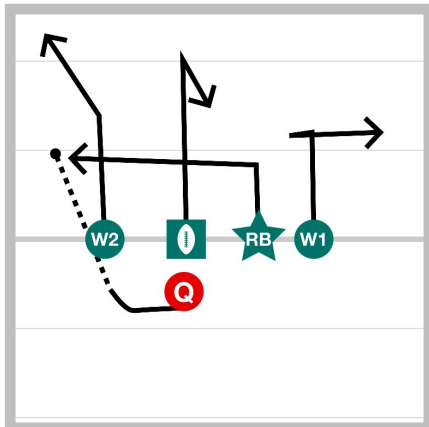

1 Flood Right - Pitch Left

2 Sweep Left, Fake Double Reverse

3 Sweep Right - Fake Double Reverse

4 Flood Left - Fake Sweep, Reverse Right

5 Flood Left - Double Reverse Right

6 Halfback Option Right - Pass Back To QB In...

7 RB Option Left - Fake Reverse - Pass To W2

8 Pass Only Spread Shotgun- Cross Short Of...

9 Goal Line - Fake Hand Off Roll Double Cross

10 Spread 3 - Cross Underneath Against Zone

11 QB Rollout Right - RB Slant To Middle

12 All Receivers Left Shotgun - Zone Flood Rig...

13 Split Formation - W1 Down In

14 QB Roll Out Left - Bomb To RB

15 3 Receivers - Center Slant Out Left

16 Shotgun - Fake Sweep Left, Post

- 1** Flood Right - Pitch Left
No notes for this play
- 2** Sweep Left, Fake Double Reverse
No notes for this play
- 3** Sweep Right - Fake Double Reverse
No notes for this play
- 4** Flood Left - Fake Sweep, Reverse Right
No notes for this play
- 5** Flood Left - Double Reverse Right
No notes for this play
- 6** Halfback Option Right - Pass Back To QB In Center
No notes for this play
- 7** RB Option Left - Fake Reverse - Pass To W2
No notes for this play
- 8** Pass Only Spread Shotgun- Cross Short Of Mark
No notes for this play
- 9** Goal Line - Fake Hand Off Roll Double Cross
No notes for this play
- 10** Spread 3 - Cross Underneath Against Zone
No notes for this play
- 11** QB Rollout Right - RB Slant To Middle
No notes for this play
- 12** All Receivers Left Shotgun - Zone Flood Right - Copy
No notes for this play
- 13** Split Formation - W1 Down In
No notes for this play

Bruins 2019 Offense

Jamboree

14 QB Roll Out Left - Bomb To RB
No notes for this play

15 3 Receivers - Center Slant Out Left
No notes for this play

16 Shotgun - Fake Sweep Left, Post
No notes for this play