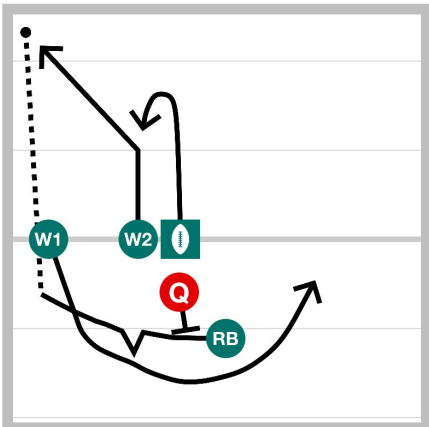

1 Flood Right - Pitch Left

2 Sweep Left, Fake Double Reverse

3 Sweep Right - Fake Double Reverse

4 Flood Left - Fake Sweep, Reverse Right

5 Flood Left - Double Reverse Right

6 Halfback Option Right - Pass Back To QB In...

7 RB Option Left - Fake Reverse - Pass To W2

8 Pass Only Spread Shotgun- Cross Short Of...

9 Goal Line - Fake Hand Off Roll Double Cross

10 Spread 3 - Cross Underneath Against Zone

11 QB Rollout Right - RB Slant To Middle

12 All Receivers Left Shotgun - Zone Flood Rig...

13 Split Formation - W1 Down In

14 QB Roll Out Left - Bomb To RB

15 3 Receivers - Center Slant Out Left

16 Shotgun - Fake Sweep Left, Post

- 1** Flood Right - Pitch Left
No notes for this play
- 2** Sweep Left, Fake Double Reverse
No notes for this play
- 3** Sweep Right - Fake Double Reverse
No notes for this play
- 4** Flood Left - Fake Sweep, Reverse Right
No notes for this play
- 5** Flood Left - Double Reverse Right
No notes for this play
- 6** Halfback Option Right - Pass Back To QB In Center
No notes for this play
- 7** RB Option Left - Fake Reverse - Pass To W2
No notes for this play
- 8** Pass Only Spread Shotgun- Cross Short Of Mark
No notes for this play
- 9** Goal Line - Fake Hand Off Roll Double Cross
No notes for this play
- 10** Spread 3 - Cross Underneath Against Zone
No notes for this play
- 11** QB Rollout Right - RB Slant To Middle
No notes for this play
- 12** All Receivers Left Shotgun - Zone Flood Right - Copy
No notes for this play
- 13** Split Formation - W1 Down In
No notes for this play