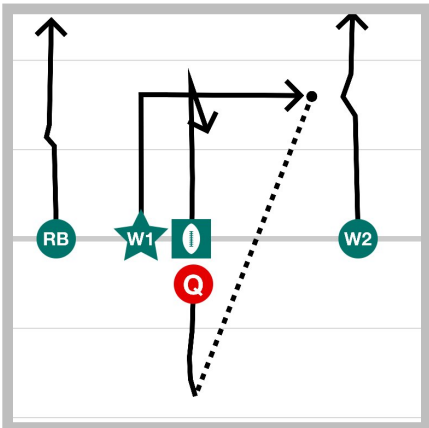

1 Flood Right - Pitch Left

2 Sweep Left, Fake Double Reverse

3 Sweep Right - Fake Double Reverse

4 Flood Left - Fake Sweep, Reverse Right

5 Flood Left - Double Reverse Right

6 Halfback Option Right - Pass Back To QB In...

7 RB Option Left - Fake Reverse - Pass To W2

8 Pass Only Spread Shotgun- Cross Short Of...

9 Goal Line - Fake Hand Off Roll Double Cross

10 Spread 3 - Cross Underneath Against Zone

11 QB Rollout Right - RB Slant To Middle

12 All Receivers Left Shotgun - Zone Flood Rig...

13 Split Formation - W1 Down In

14 QB Roll Out Left - Bomb To RB

15 3 Receivers - Center Slant Out Left

16 Shotgun - Fake Sweep Left, Post

- 1** Flood Right - Pitch Left
No notes for this play
- 2** Sweep Left, Fake Double Reverse
No notes for this play
- 3** Sweep Right - Fake Double Reverse
No notes for this play
- 4** Flood Left - Fake Sweep, Reverse Right
No notes for this play
- 5** Flood Left - Double Reverse Right
No notes for this play
- 6** Halfback Option Right - Pass Back To QB In Center
No notes for this play
- 7** RB Option Left - Fake Reverse - Pass To W2
No notes for this play
- 8** Pass Only Spread Shotgun- Cross Short Of Mark
No notes for this play
- 9** Goal Line - Fake Hand Off Roll Double Cross
No notes for this play
- 10** Spread 3 - Cross Underneath Against Zone
No notes for this play
- 11** QB Rollout Right - RB Slant To Middle
No notes for this play
- 12** All Receivers Left Shotgun - Zone Flood Right - Copy
No notes for this play
- 13** Split Formation - W1 Down In
No notes for this play